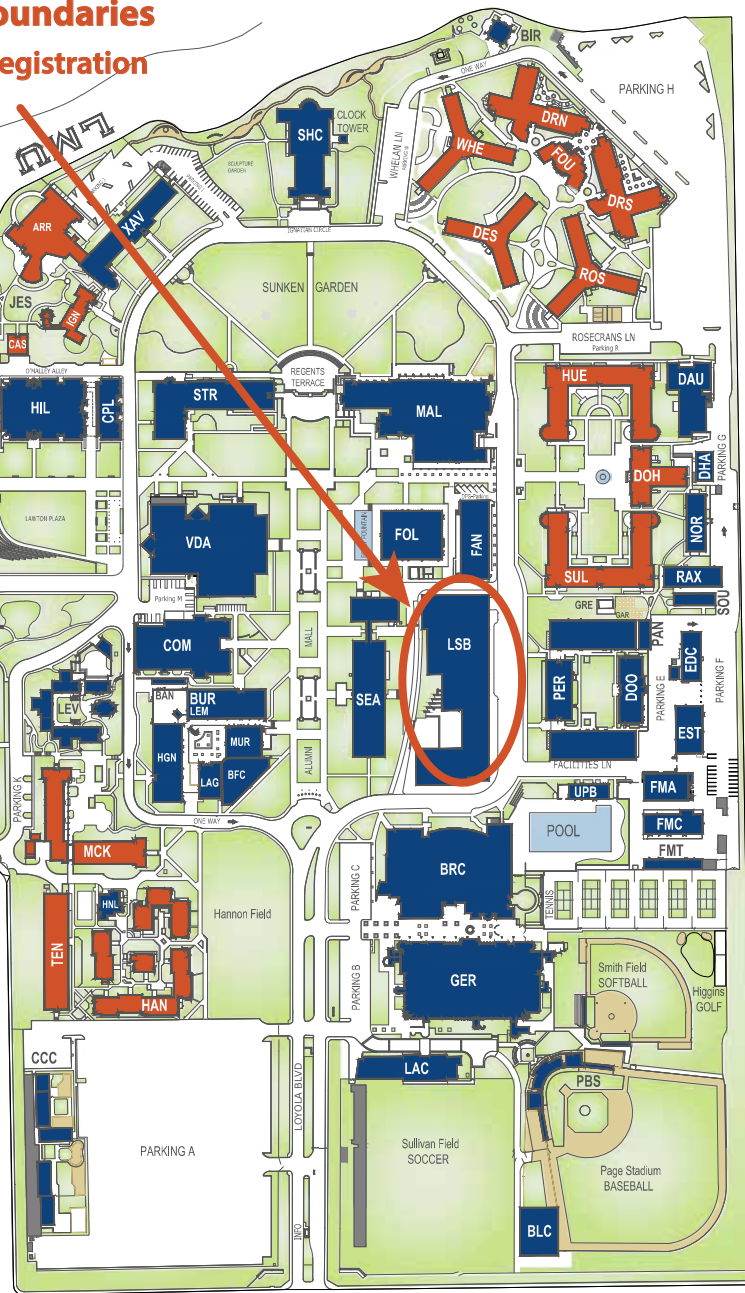

*See LMU Parking Map for specific assignments and detailed information regarding parking.

Breaking Boundaries Parking and Registration

CAMPUS HOUSING

DRN	Del Rey North	I-2
DRS	Del Rey South	I-2
DES	Desmond Hall	I-3
DOH	Doheny Hall	J-4
HAN	Hannon Apts.	F-8
HUE	Huesman Hall	I-4
	Deja View Theatre	
JES	Jesuit Community	I-4
ARR	Arrupe House	
CAN	Canisius House	
CAS	Casa Rodriguez	
IGN	Ignation Commons	
LV4	Leavey 4 Apts.	C-6
LV5	Leavey 5 Apts.	B-7
LV6	Leavey 6 Apts.	
	C-Store	
MCC	McCarthy Hall	D-5
MCK	McKay Hall	F-7
	Iggy's Diner	
OMA	O'Malley Apts.	C-5
RAI	Rains Hall	D-6
ROS	Rosecrans Hall	I-3
SUL	Sullivan Hall	I-5
TEN	Tenderich Hall	F-8
WHE	Whelan Hall	H-2