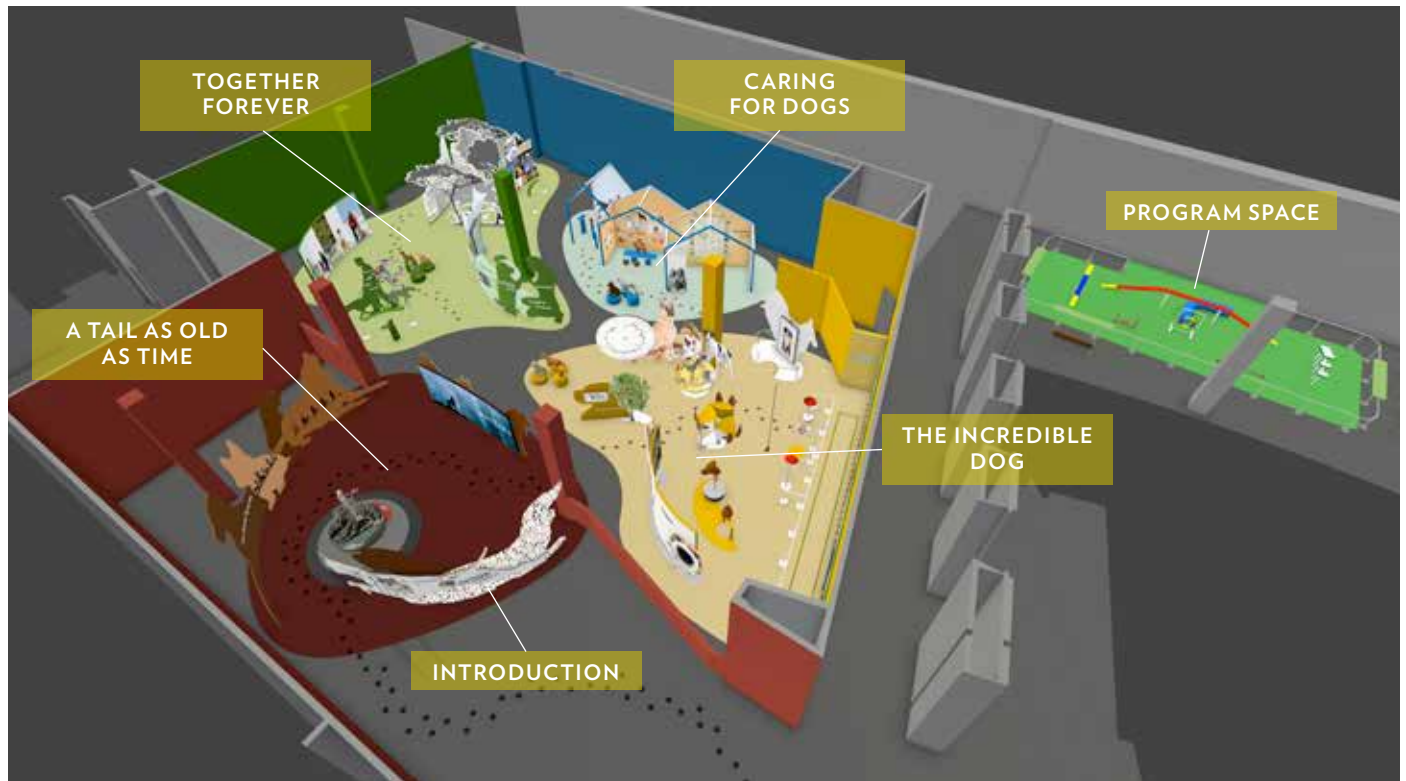

dogs!

A SCIENCE TAIL

A traveling exhibition developed by the California Science Center with support from the Annenberg Foundation and Wallis Annenberg PetSpace.™

Exhibition Overview

Dogs! A Science Tail is an immersive 7,000 – 9,000-square-foot traveling exhibition that explores the bond between humans and dogs—one of the most successful interspecies partnerships of all time.