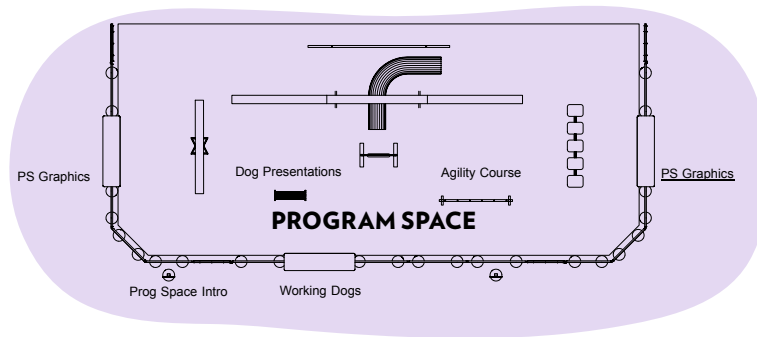

Preliminary Floorplan

For rental inquiries or information,
please contact:

Luke Fernandez
Director of Special Exhibitions
California Science Center

700 Exposition Park Drive
 Los Angeles CA 90037
 TEL: (213) 744-7421
 lfernandez@cscmail.org
 CaliforniaScienceCenter.org