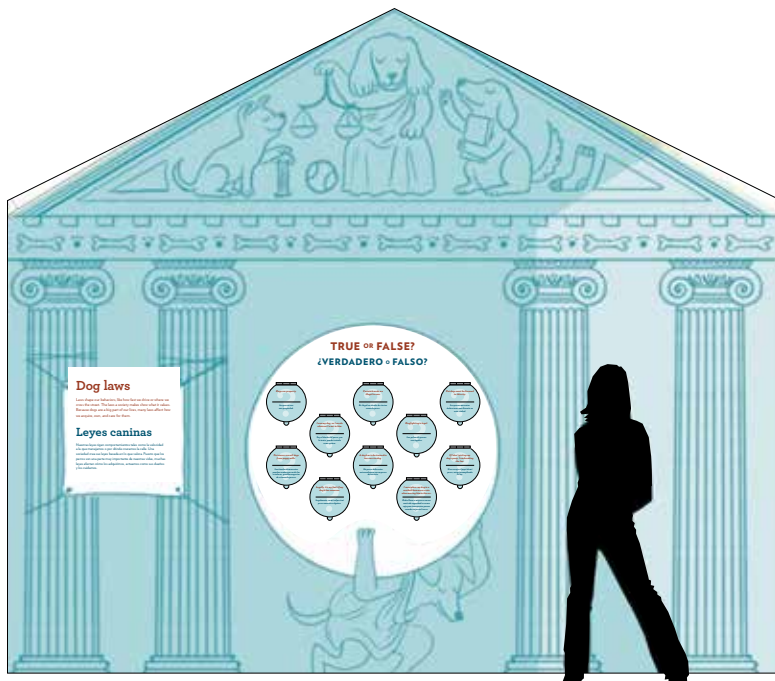

Dog Laws- Interactive

Test your knowledge of local and national dog laws in this interactive flip-panel quiz. How much do you know about dog-related laws in your community?