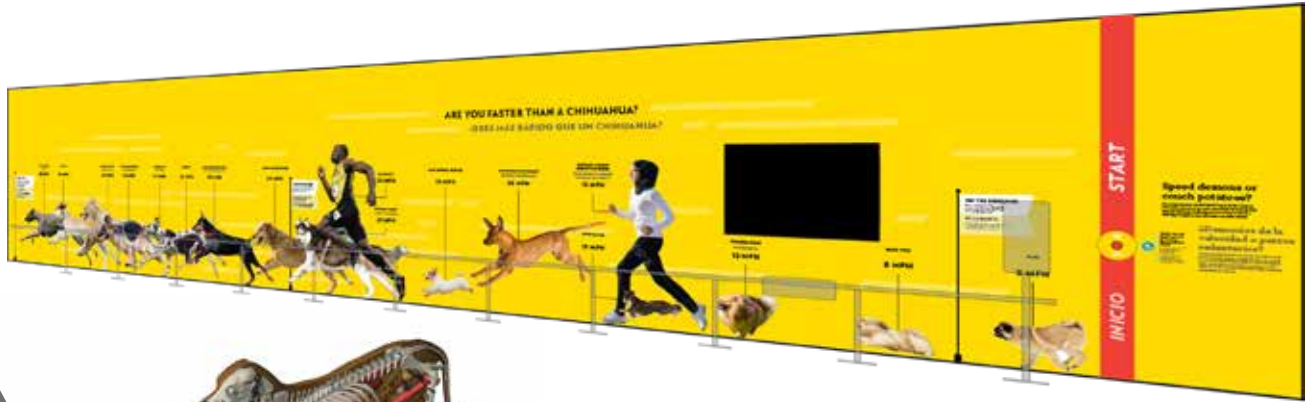

Run Like a Dog

Run as fast as you can and clock your time to compare against different breeds' top speeds. Dogs are faster than you think. Can you outrun a Chihuahua?

Dog Parts Puzzle

Build dogs out of interchangeable parts to discover diverse physical traits that humans have bred dogs to display.

Hear Like a Dog

Stick your head into a dog-eared diorama to hear different environments like a dog does.